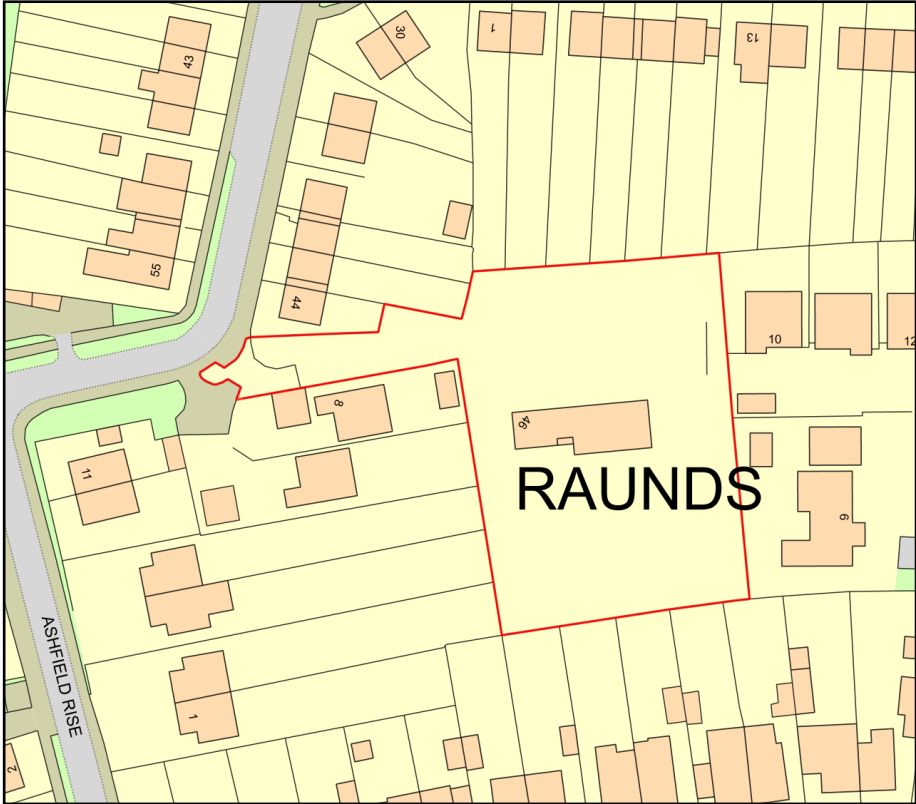

Location Plan

Plan Produced for: Alpine Planning Ltd
Date Produced: 18 Jan 2023
Plan Reference Number: TQRQM23018104655003
Scale: 1:1250 @ A4